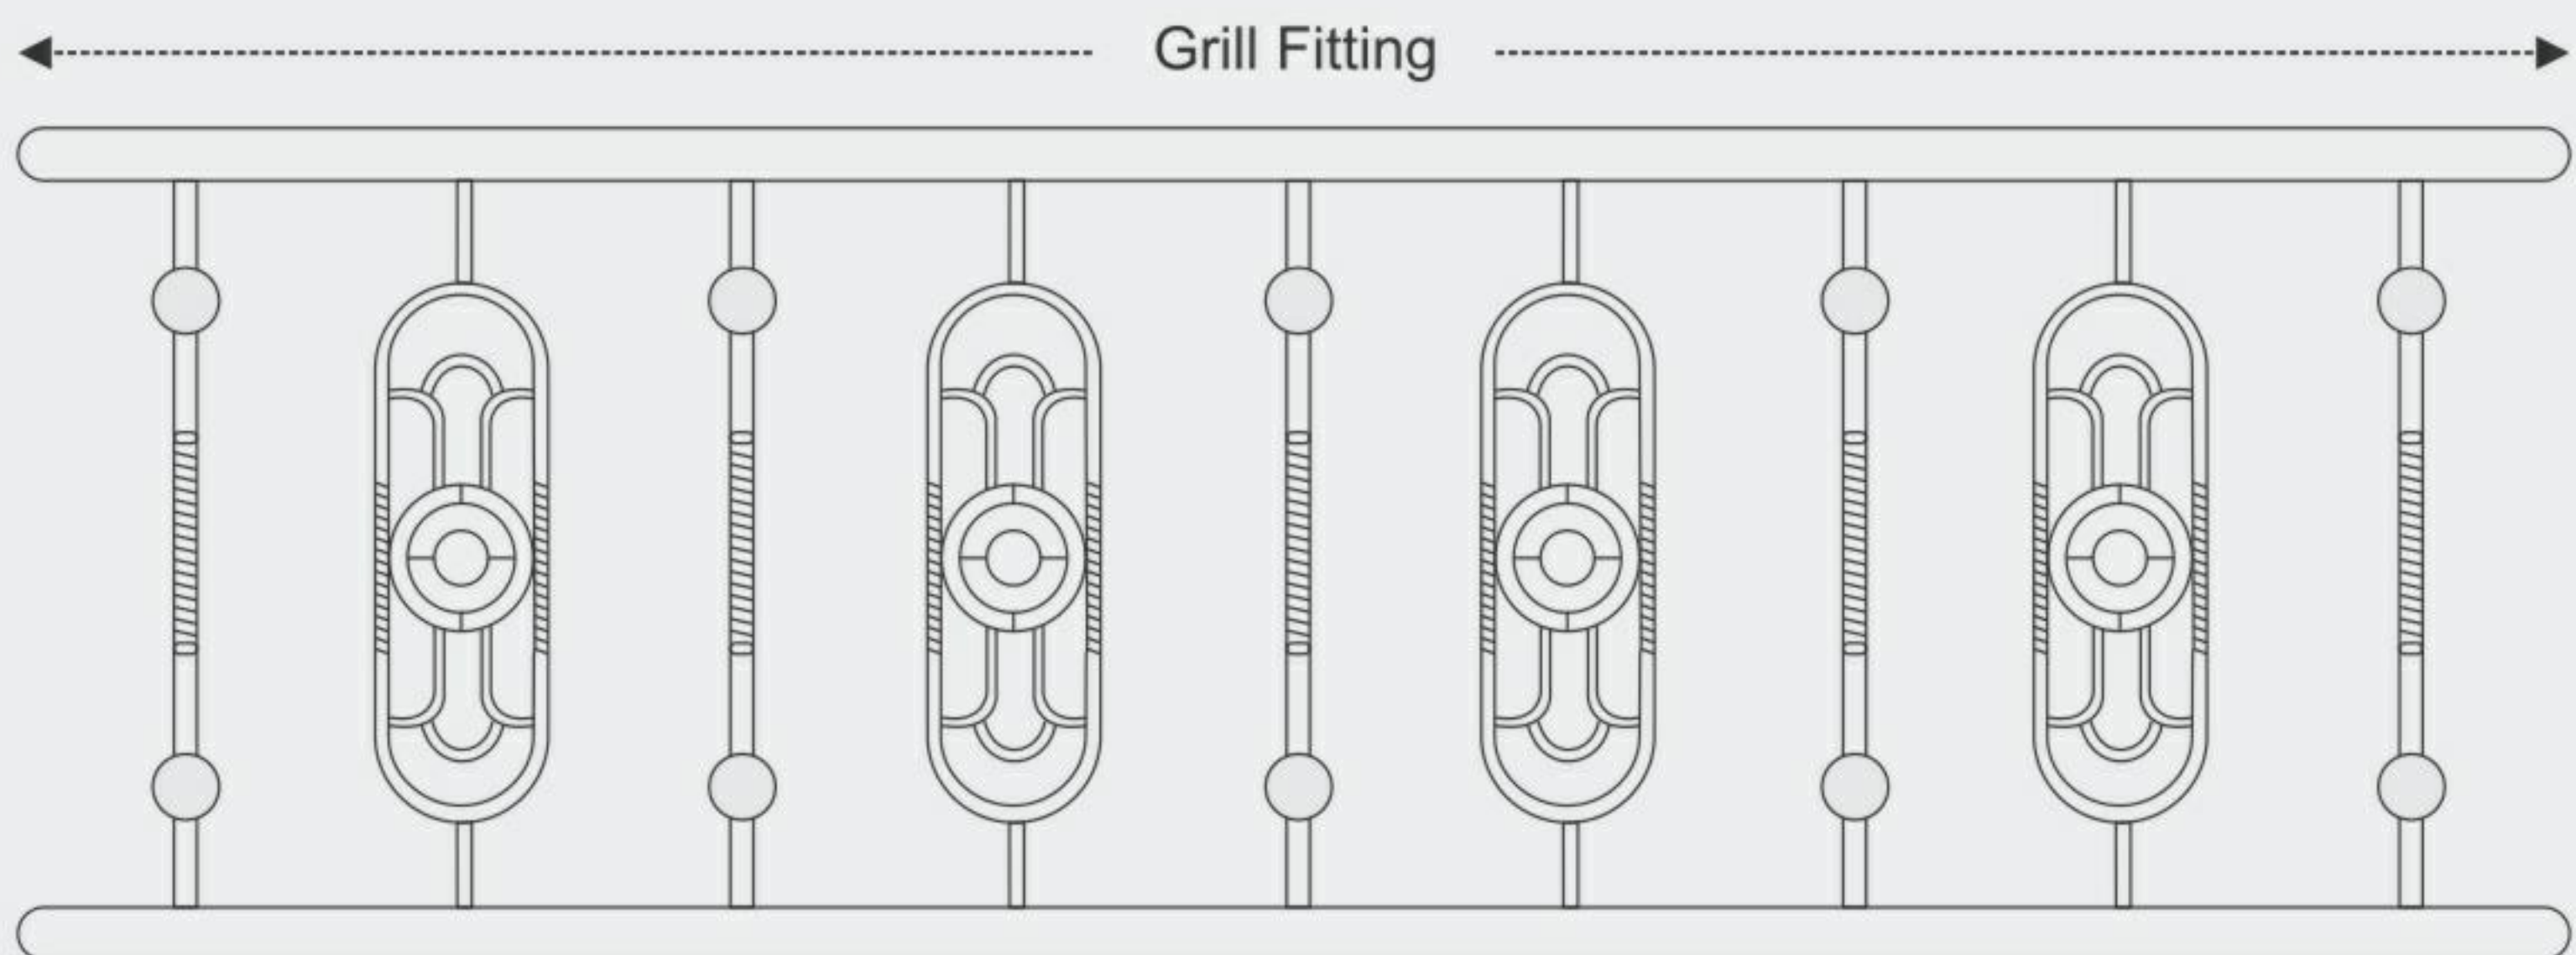

SW-324

S.S. Grill

STEELTM
WAVE
Creator of Quality Products

**Railing
Accessories**

Ball
SW-401

Hollow Ball
SW-402

Ball Base
SW-403

3 Step Ring Base
SW-404