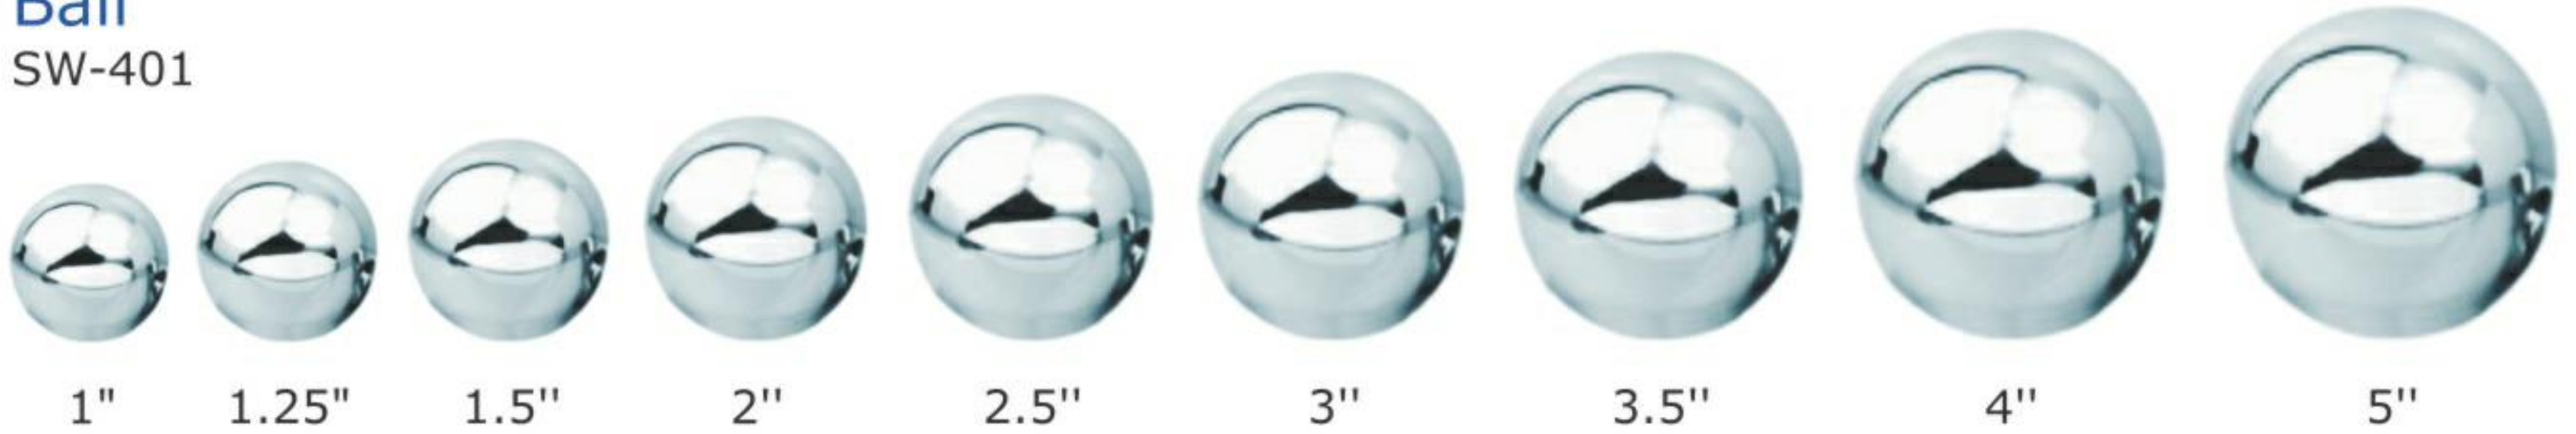

Ball
SW-401