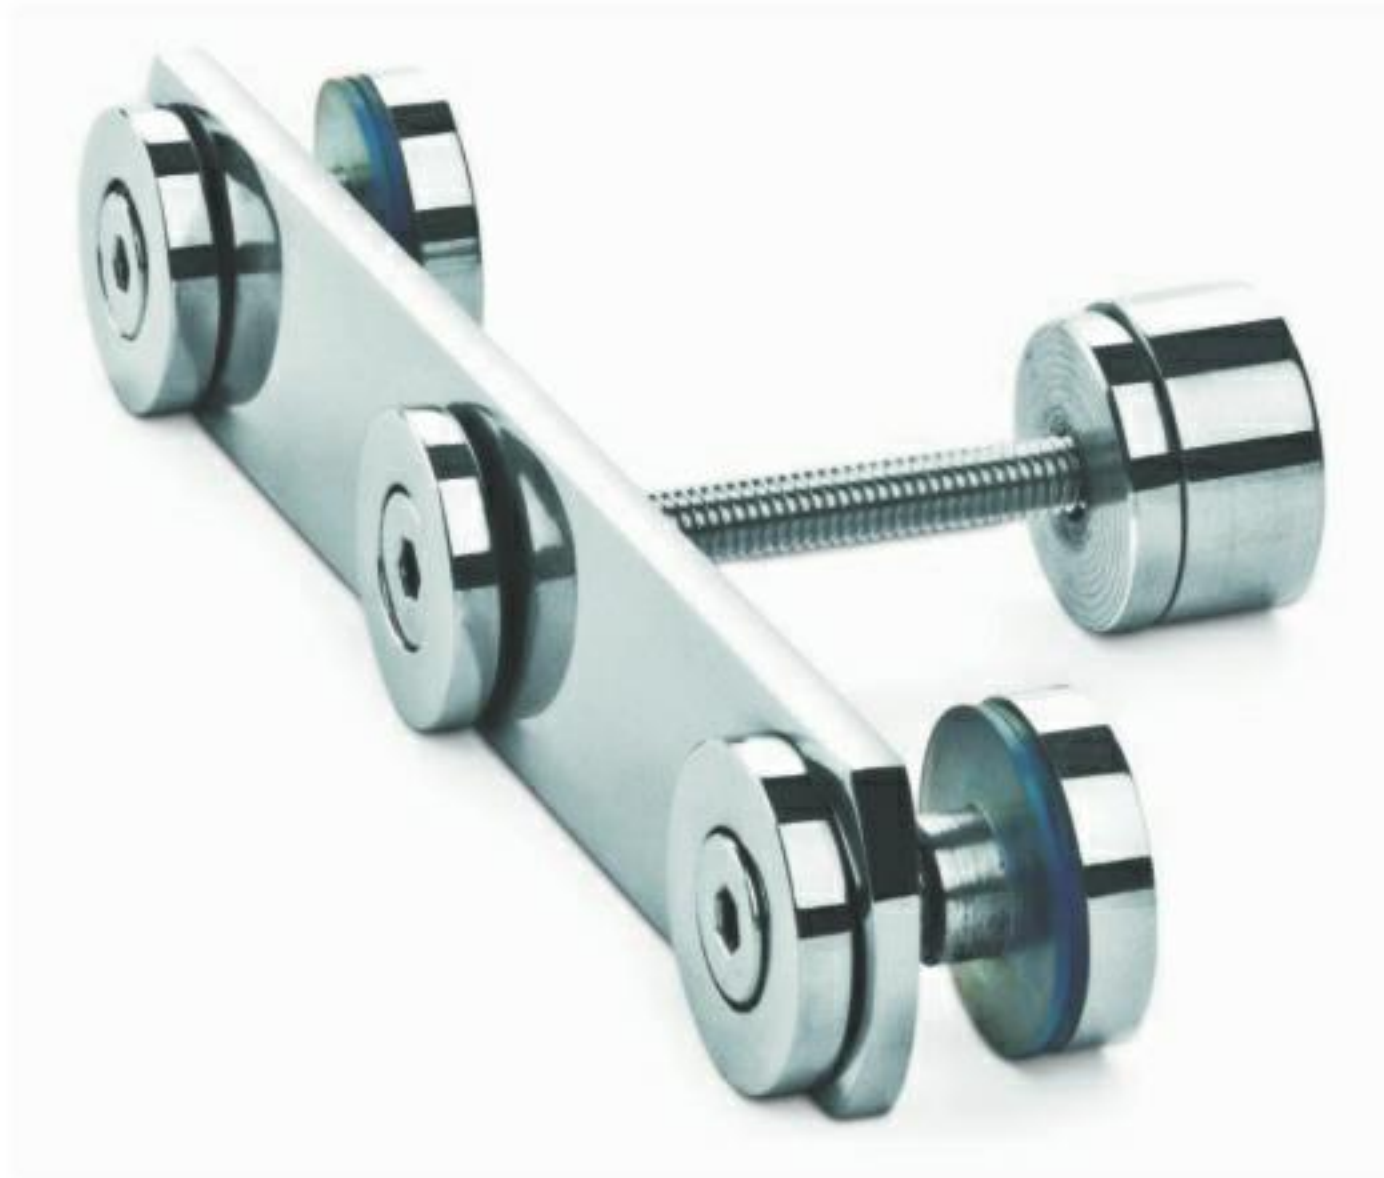

Tapper
SW-519

In Side Thread
SW-520

Out Side Thread
SW-521

L - Bracket
SW-522

Flexible L - Bracket
SW-523

STEELTM
WAVE
Creator of Quality Products

**Railing
Accessories**

Quotation Glass Patti
SW-524